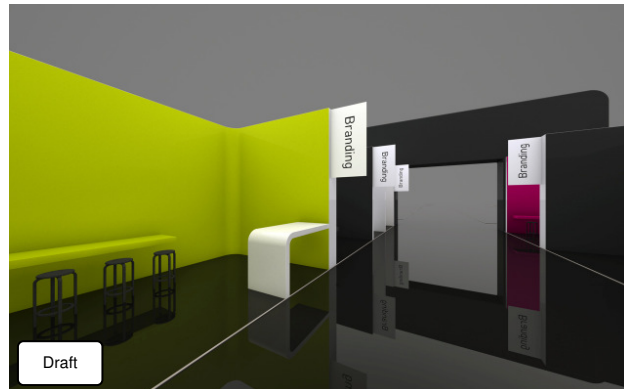

Your benefits at a glance

- High-caliber trade audience
- New visitor potential
- Extensive PR & marketing
- Full Service
- Stylish appearance
- Reasonable pricing

Show your innovative capacity to an interested audience and reap the benefits of a tailor made exhibition package. **JOIN CeBIT i-land NOW !**

Make a great visual impact at CeBIT i-land

CeBIT i-land package – easy & convenient

With the CeBIT i-land package you get a complete one-stop solution that includes:

- Stylish stand construction, including stand equipment & mounting suspensions
- Company lettering
- Internet (incl. online use & data transfer volumes)
- Floor covering
- Electrical connection (incl. power consumption 230 V)
- Basic lighting
- Security surveillance of common areas
- Cleaning
- Exhibitor passes
- 20 complimentary admission tickets / sqm including provision of visitor registration information
- Extended Internet presence:
 - Company address & stand location
 - Company profile
 - Edition of 5 detailed product descriptions
 - unlimited number of additional descriptions (unedited)