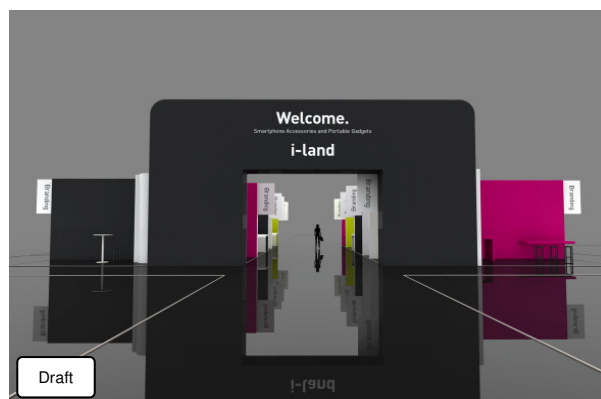

Your benefits at a glance

- High-caliber trade audience
- New visitor potential
- Extensive PR & marketing
- Full Service
- Stylish appearance
- Reasonable pricing

Show your innovative capacity to an interested audience and reap the benefits of a tailor made exhibition package. **JOIN CeBIT i-land NOW !**