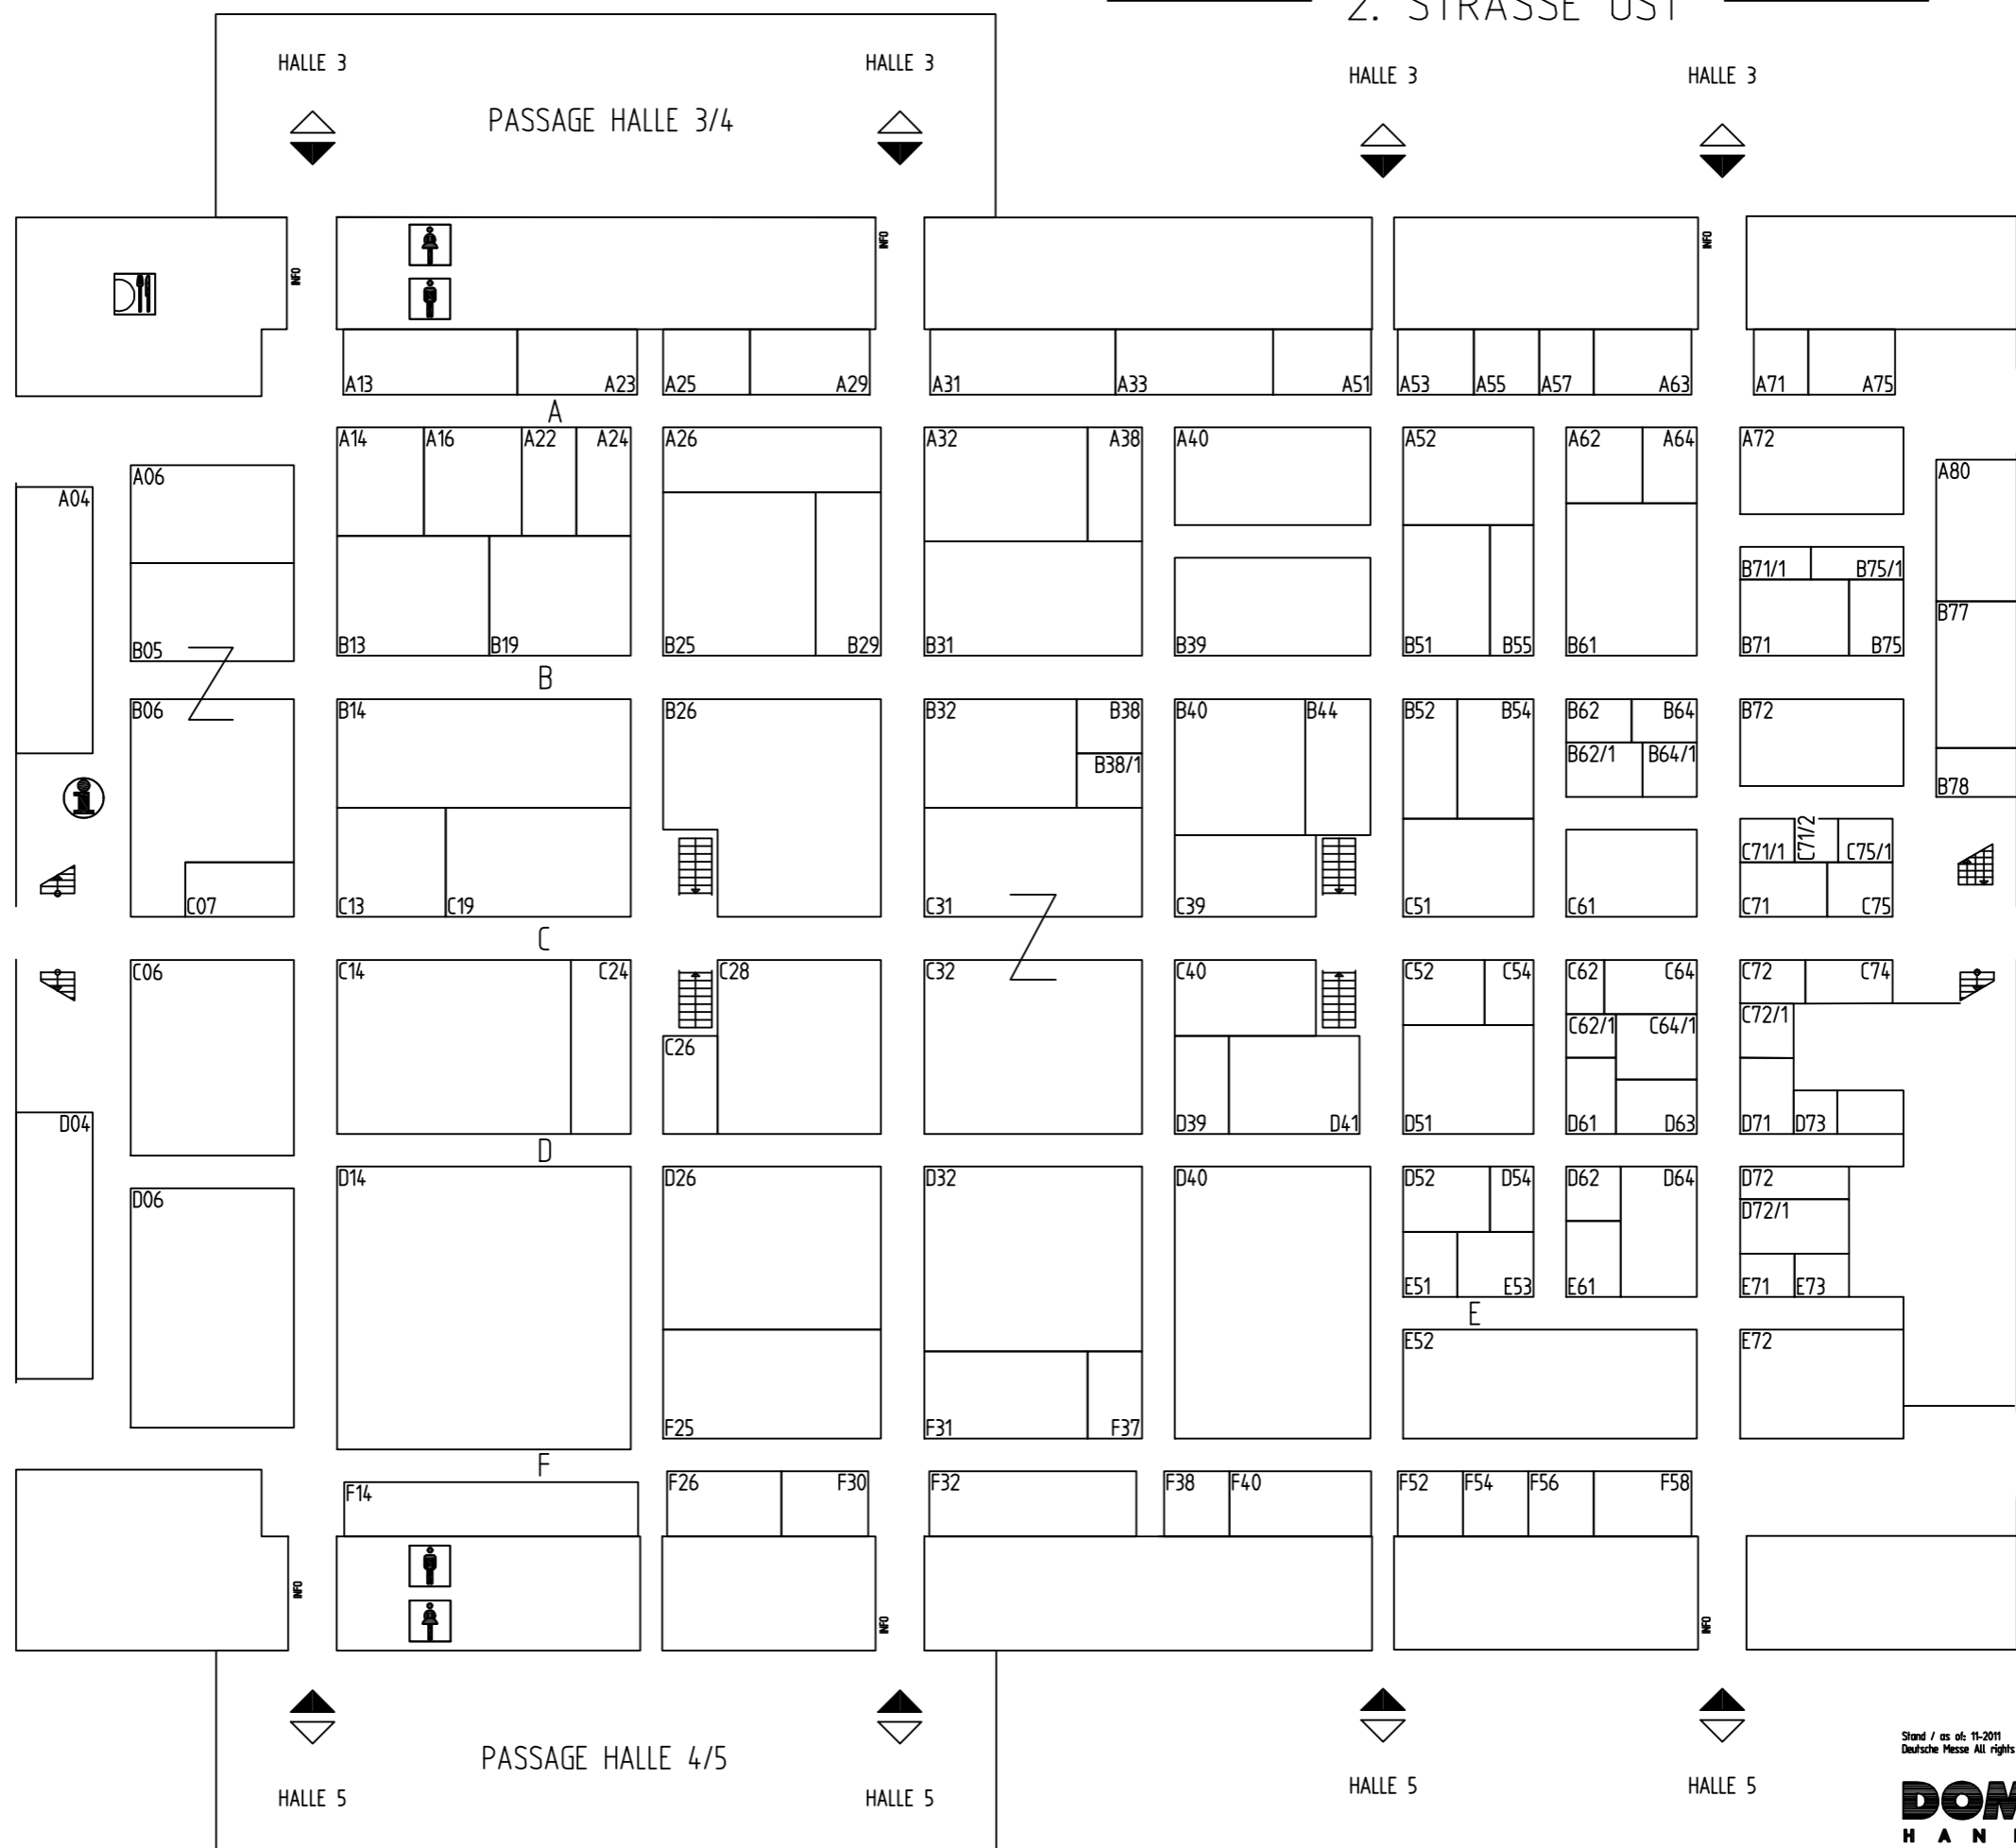

HALLENPLAN HALLE 4 PLAN OF HALL 4

2. STRASSE OST

2. ALLEE

1. ALLEE

Stand / as of: 11-2011
Deutsche Messe All rights reserved

DOMOTEX
HANNOVER