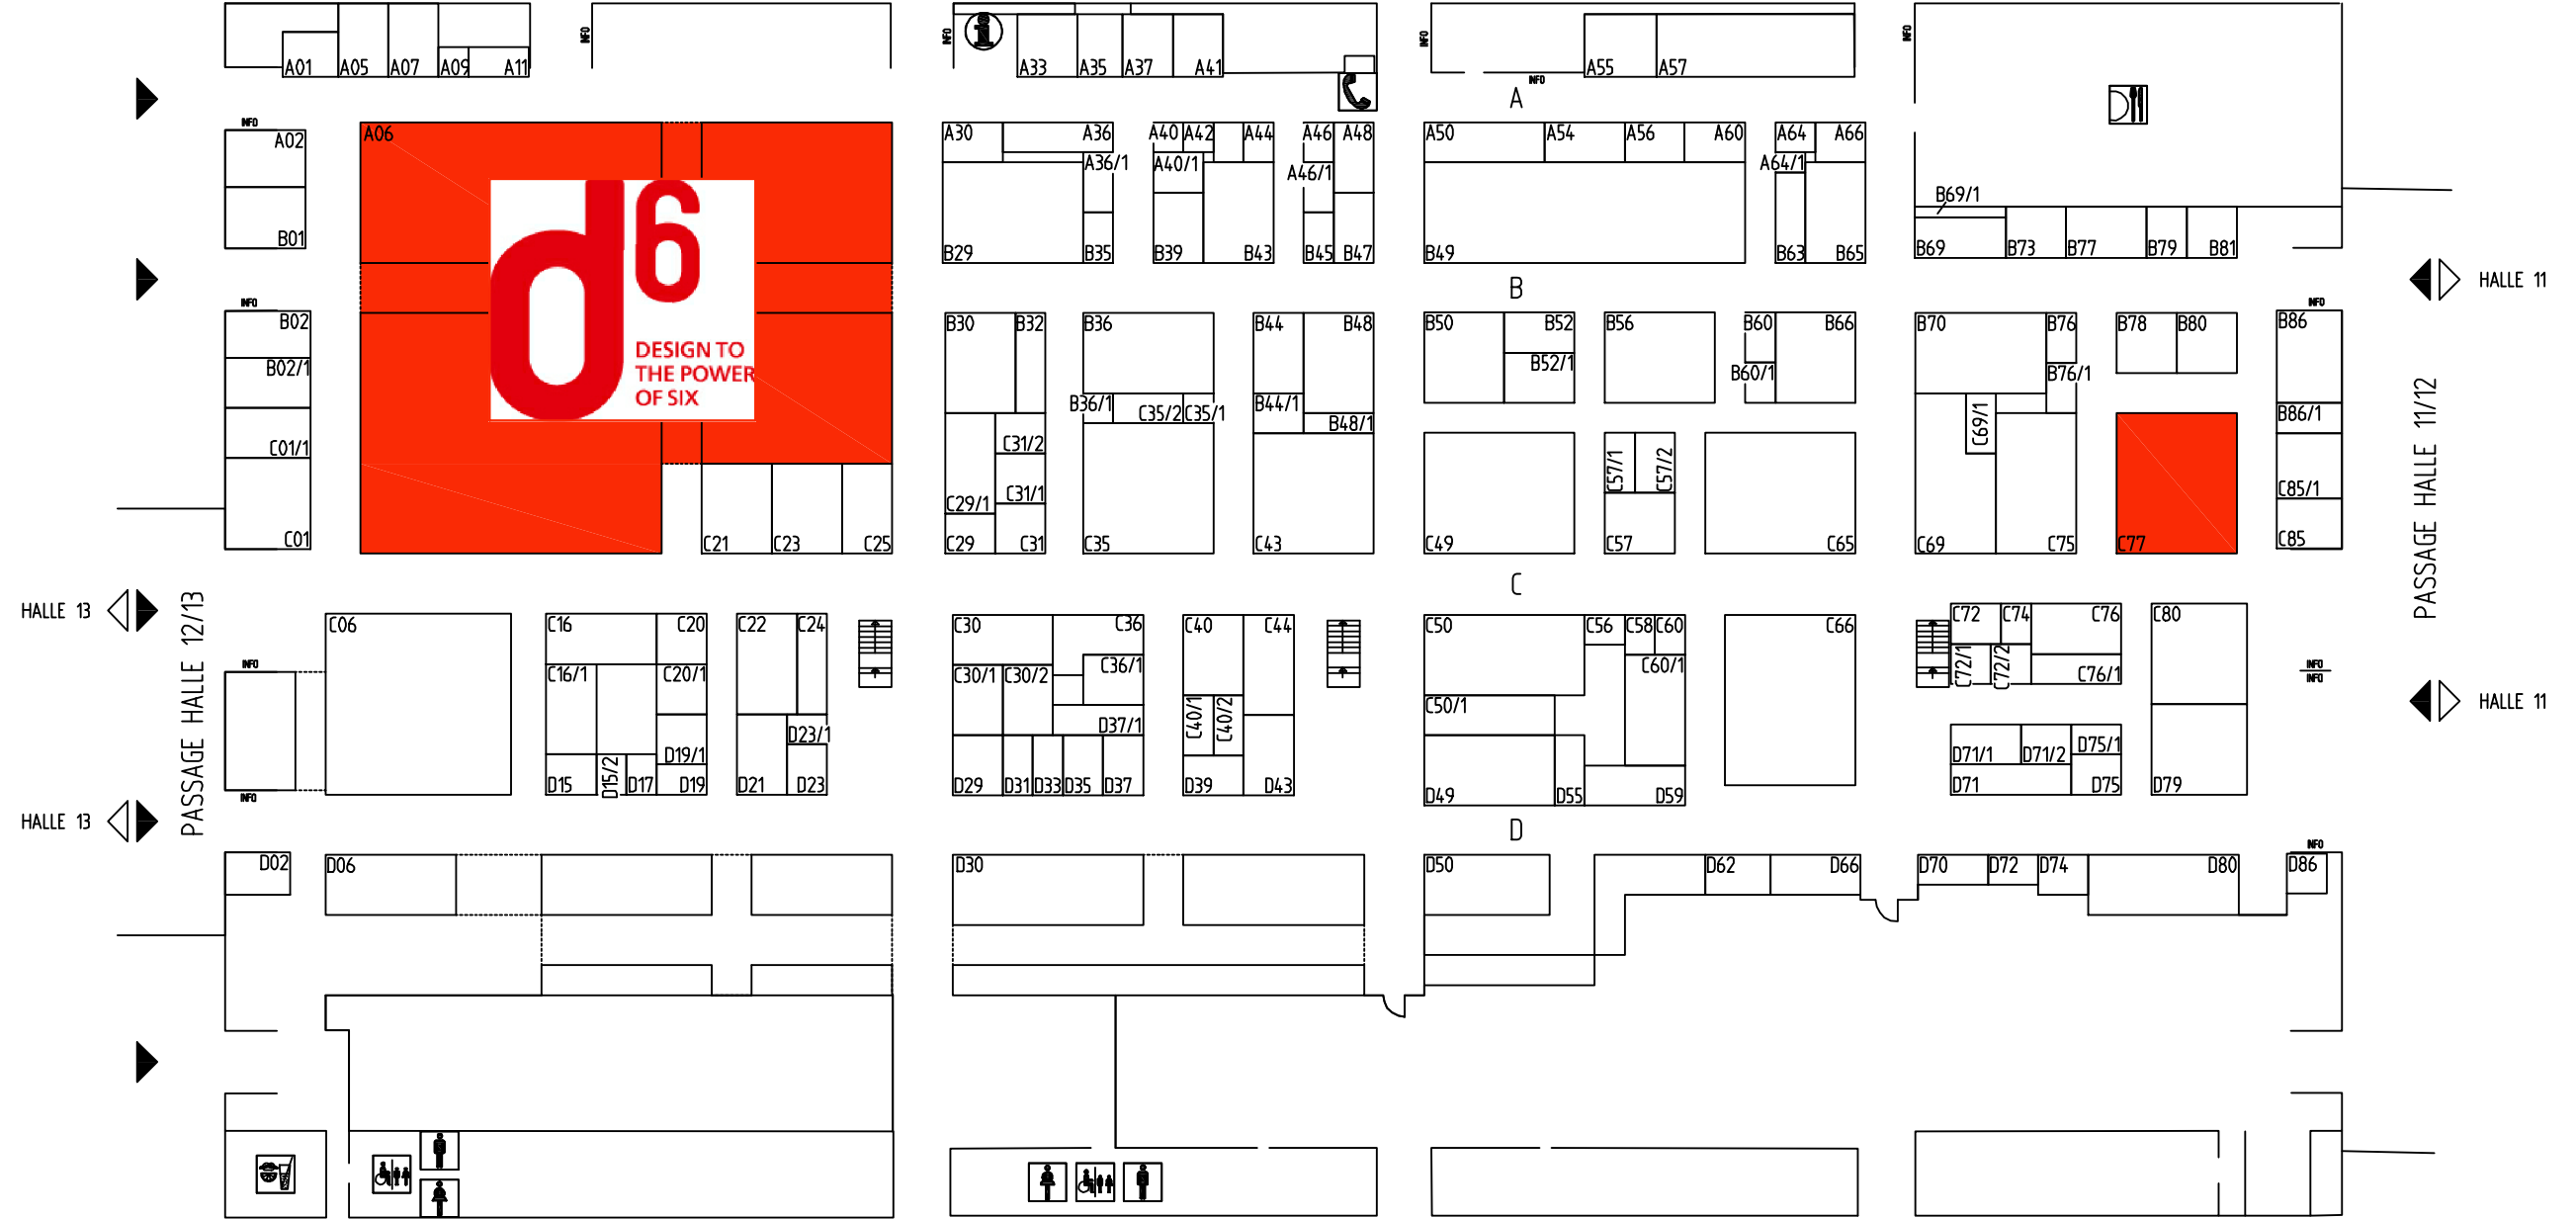

HALLENPLAN HALLE 12 PLAN OF HALL 12

EXPO-ALLEE SÜD

CeBIT
HANNOVER · GERMANY