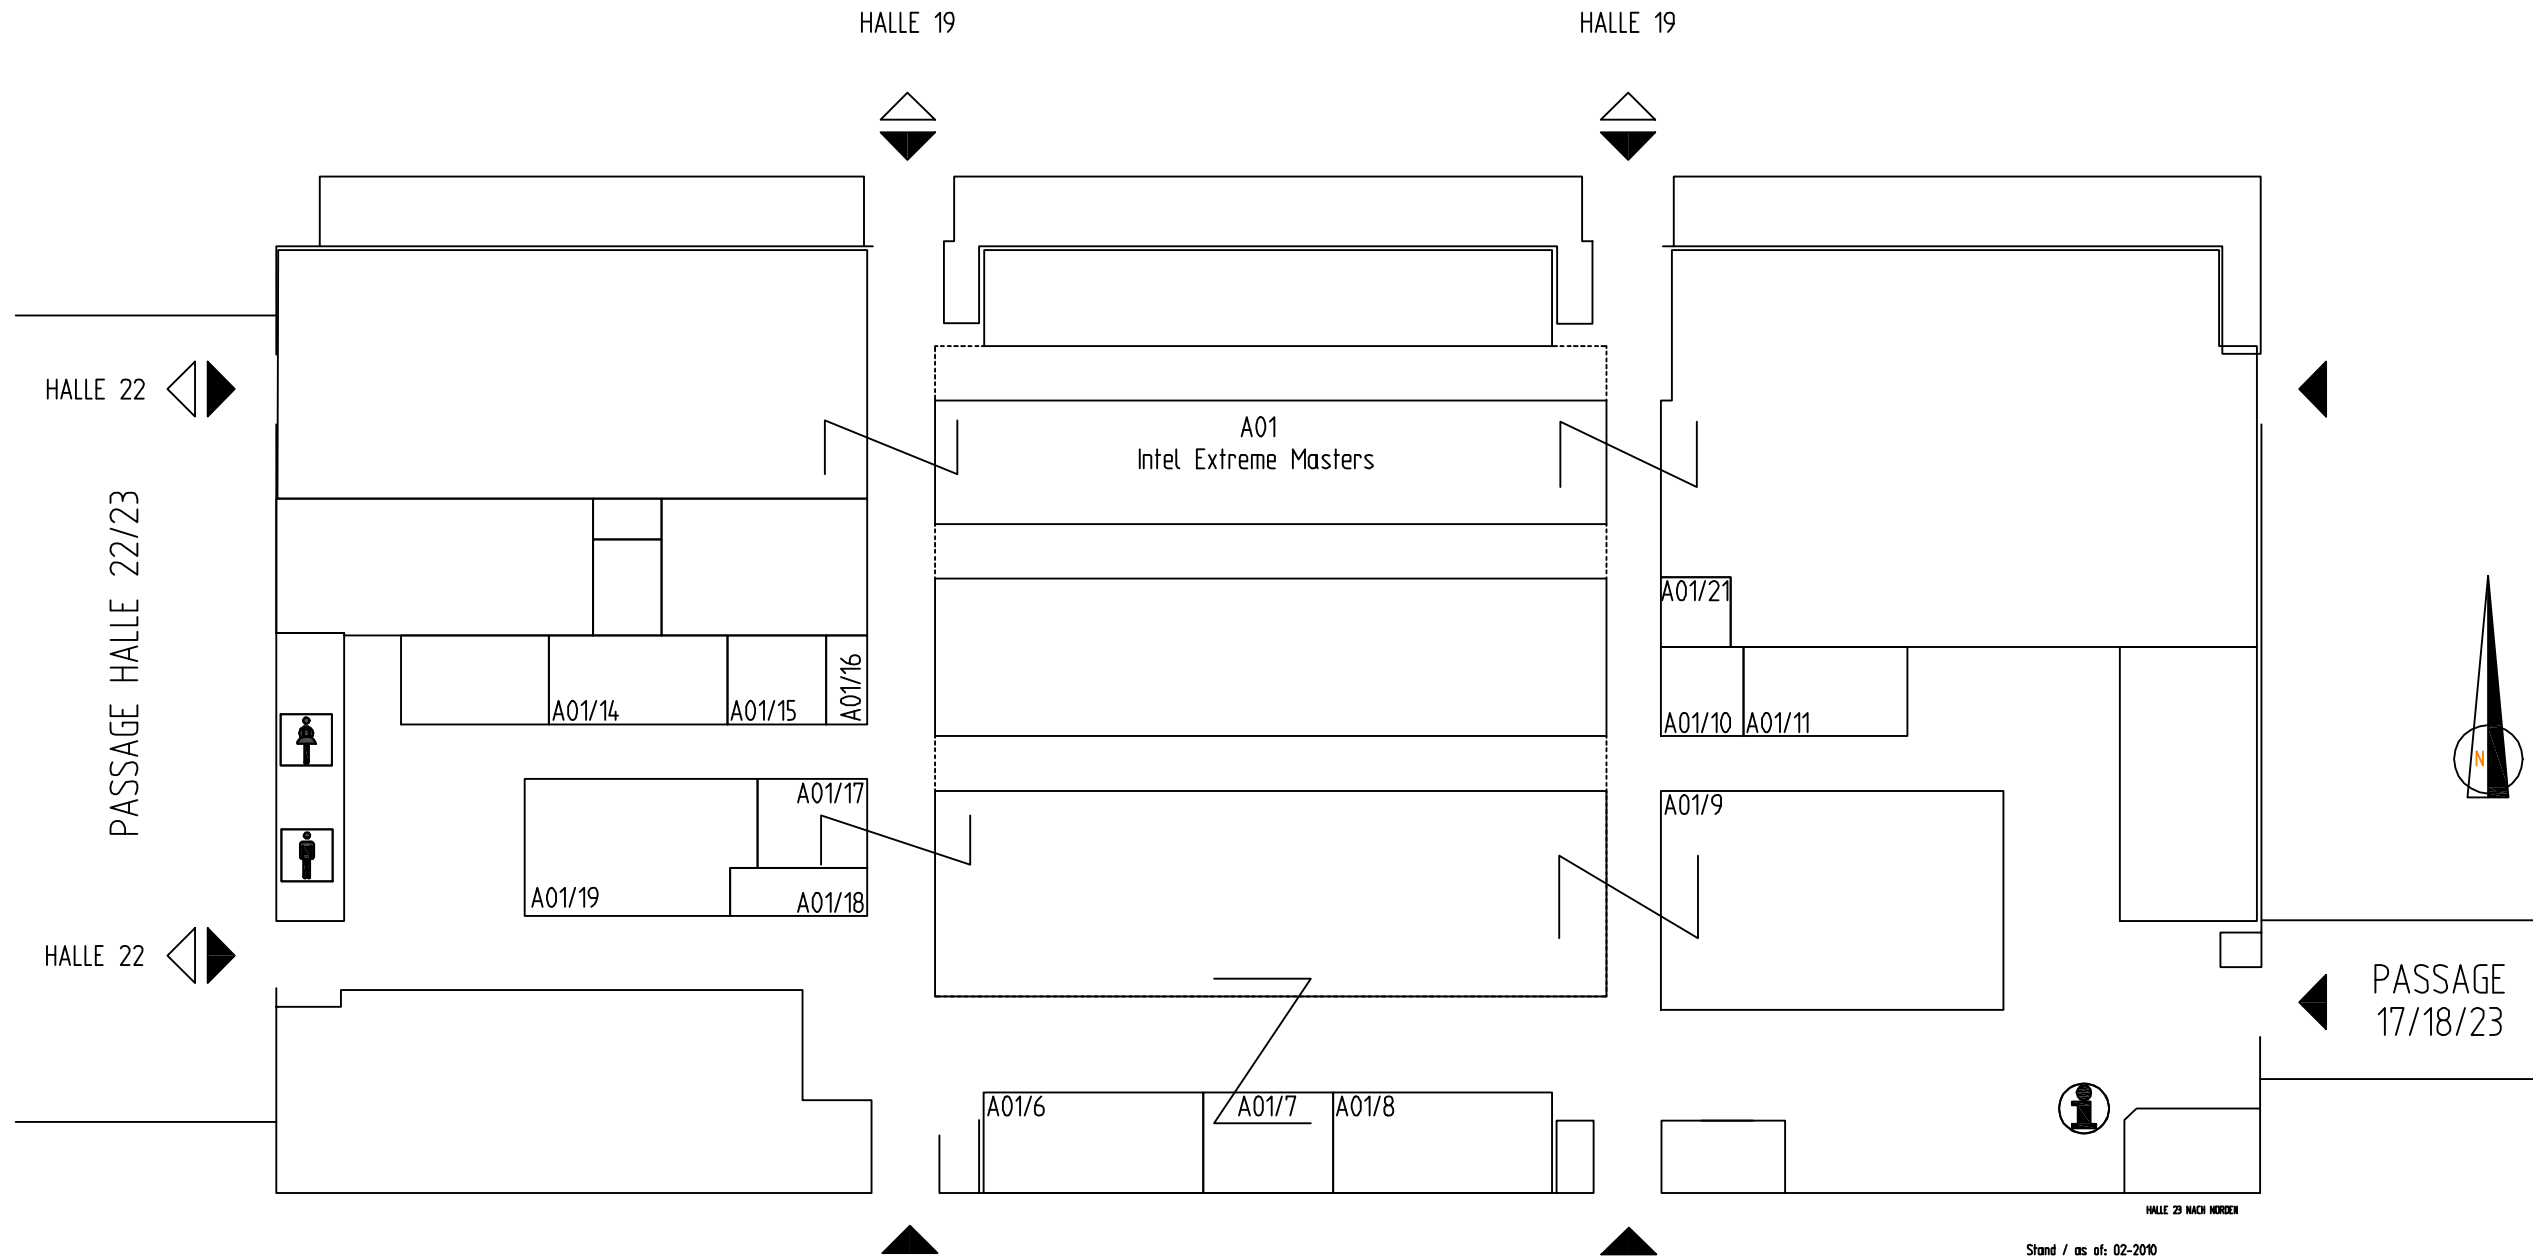

# HALLENPLAN HALLE 23

## PLAN OF HALL 23

2. STRASSE NORD

3. STRASSE NORD

Stand / as of: 02-2010  
Deutsche Messe. All rights reserved

**CeBIT**  
HANNOVER · GERMANY