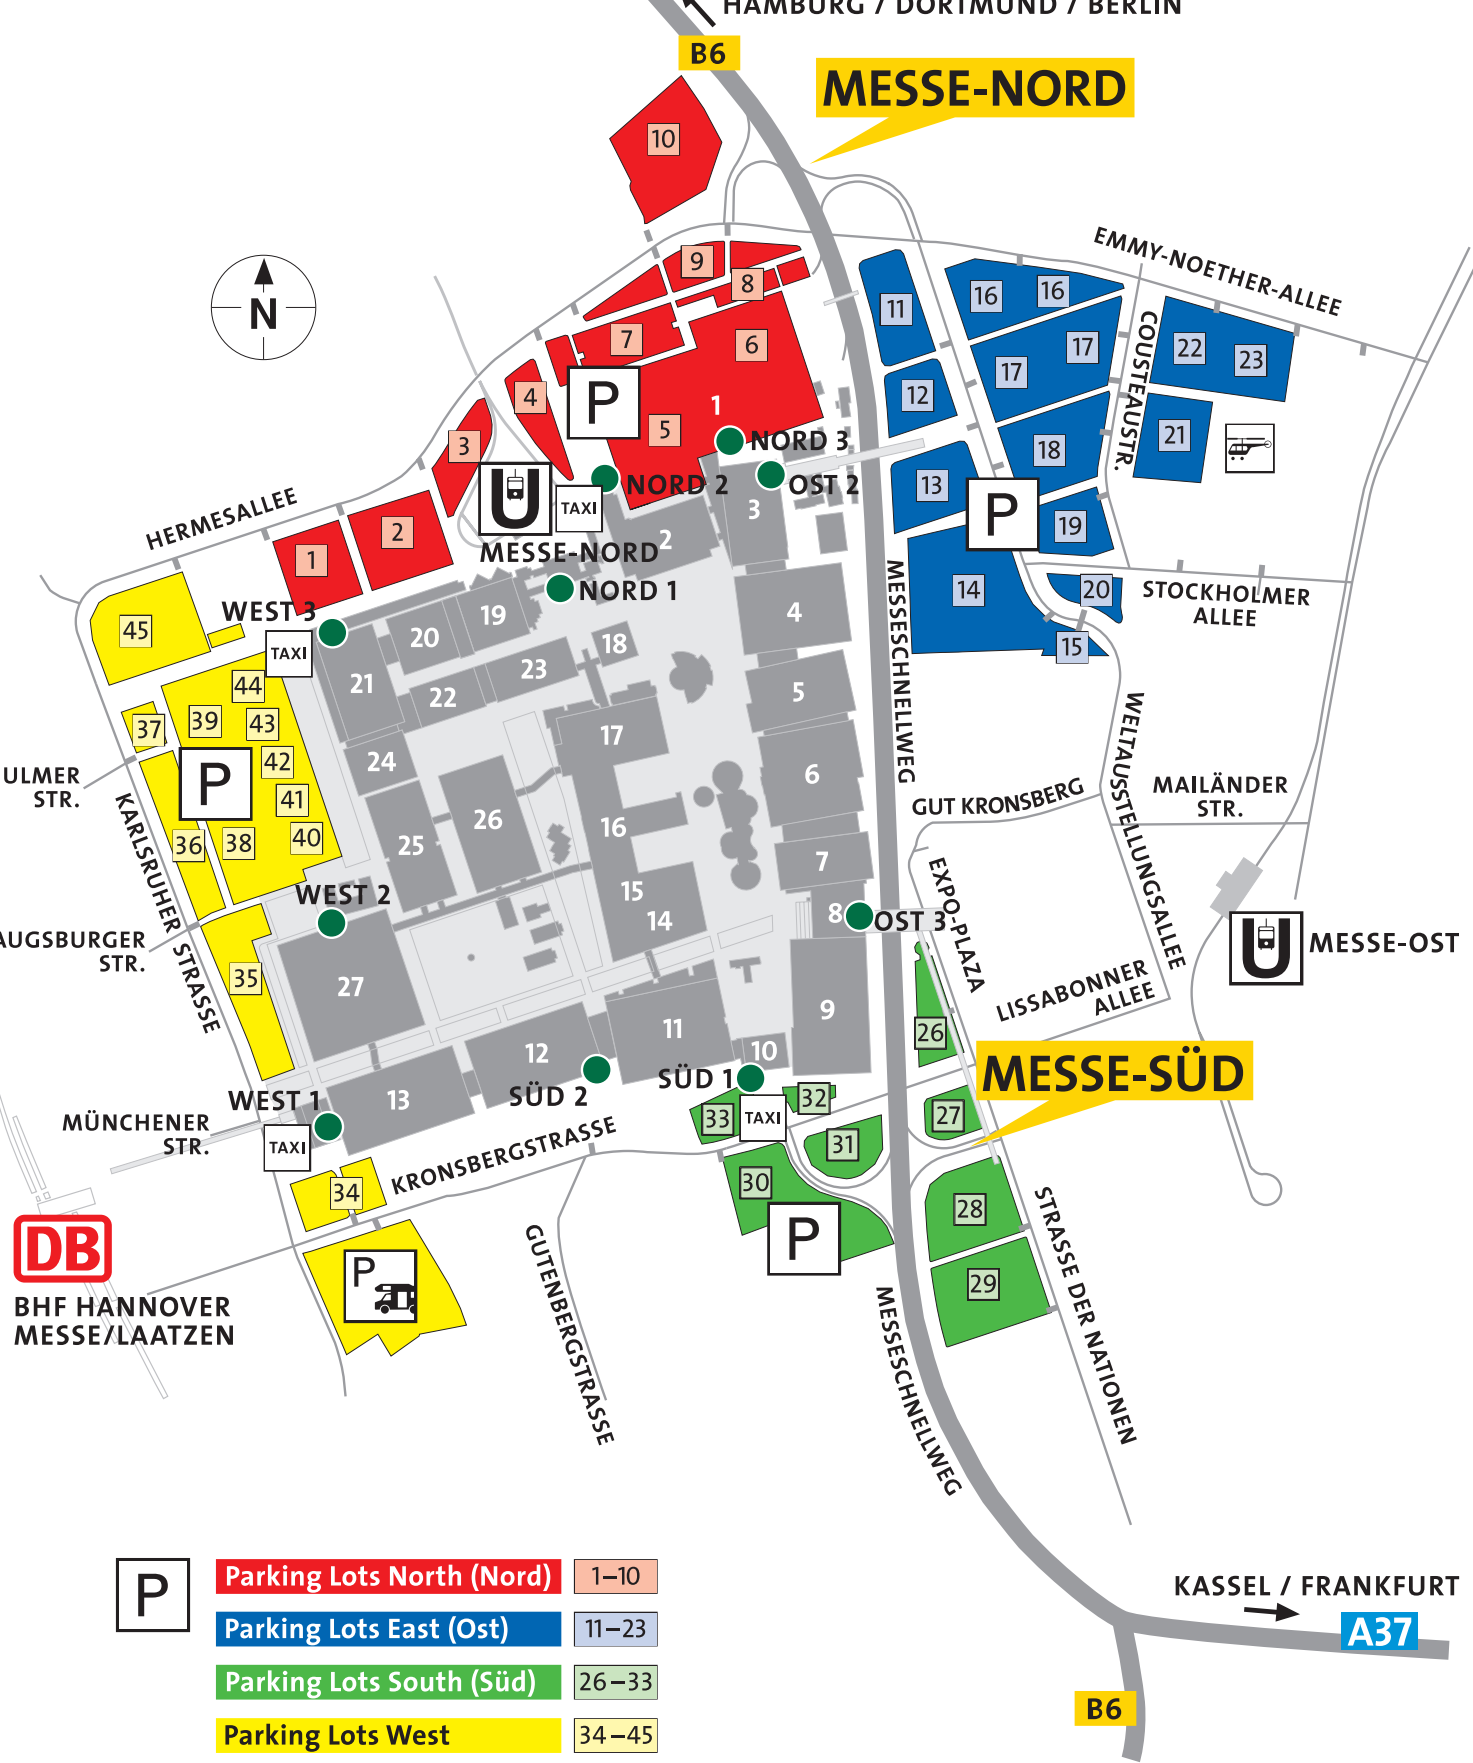

HAMBURG / DORTMUND / BERLIN

B6

MESSE-NORD

Parking Lots North (Nord)	1–10
Parking Lots East (Ost)	11–23
Parking Lots South (Süd)	26–33
Parking Lots West	34–45

● Entrances

KASSEL / FRANKFURT

A37

B6