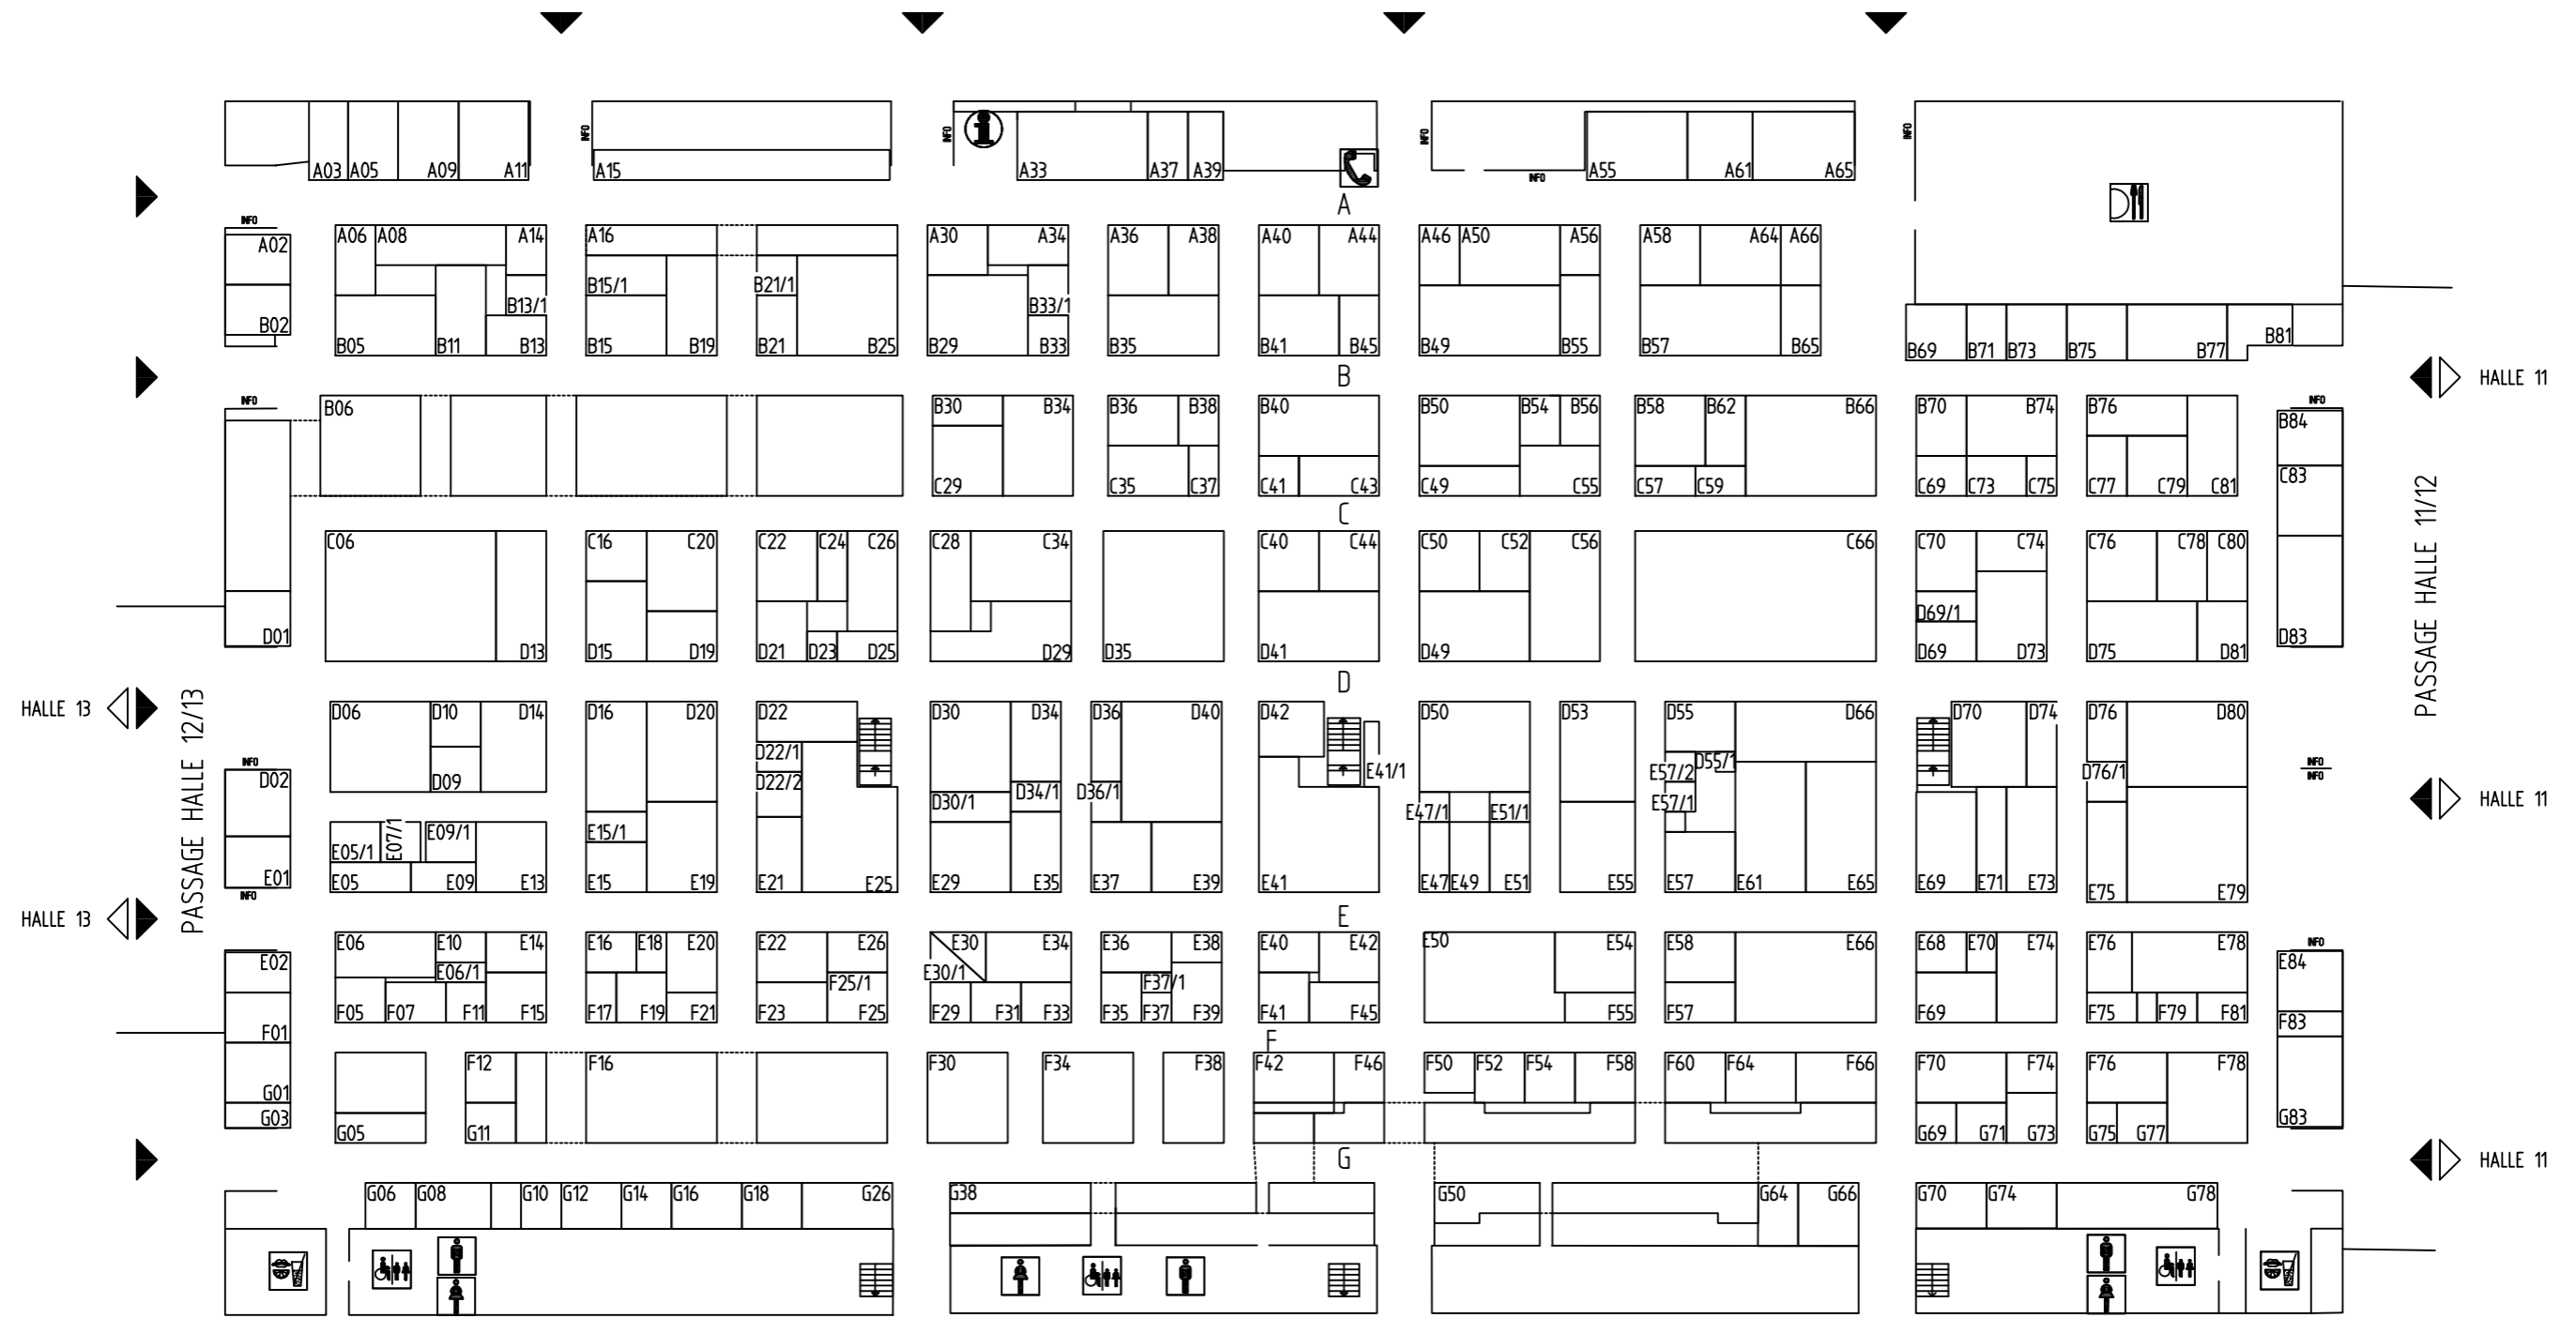

HALLENPLAN HALLE 12

PLAN OF HALL 12

EXPO-ALLEE SÜD

Stand / as of: 03-2010
Deutsche Messe. All rights reserved.

7. STRASSE WEST