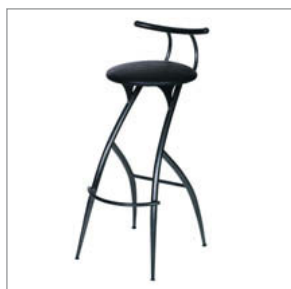

Art. no.: H53
Bar stool with backrest €27.20