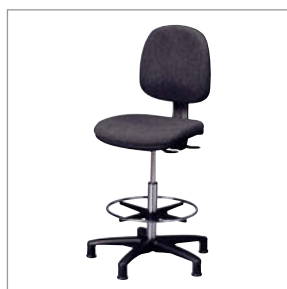

Art. no.: H55
Bar stool Arlo €35.10

Art. no.: H56
Bar stool Breeze €40.80

Art. no.: H57
Bar stool Hoop €38.60

Art. no.: H58
Bar stool with full backrest Pico €37.70

Art. no.: H59
Bar stool Lyra €61.30

Art. no.: H60
Bar stool Baba €43.30

Art. no.: H61
Bar stool Lem €77.30

Art. no.: H62
Bar stool Bombo €72.50

Art. no.: H63
High swivel chair, upholstered €66.40

Art. no.: H64
High table Black Jack
Ø 60 cm, height 110 cm €48.90

Art. no.: H65
High table Blackwood
Ø 60 cm, height 110 cm €65.60