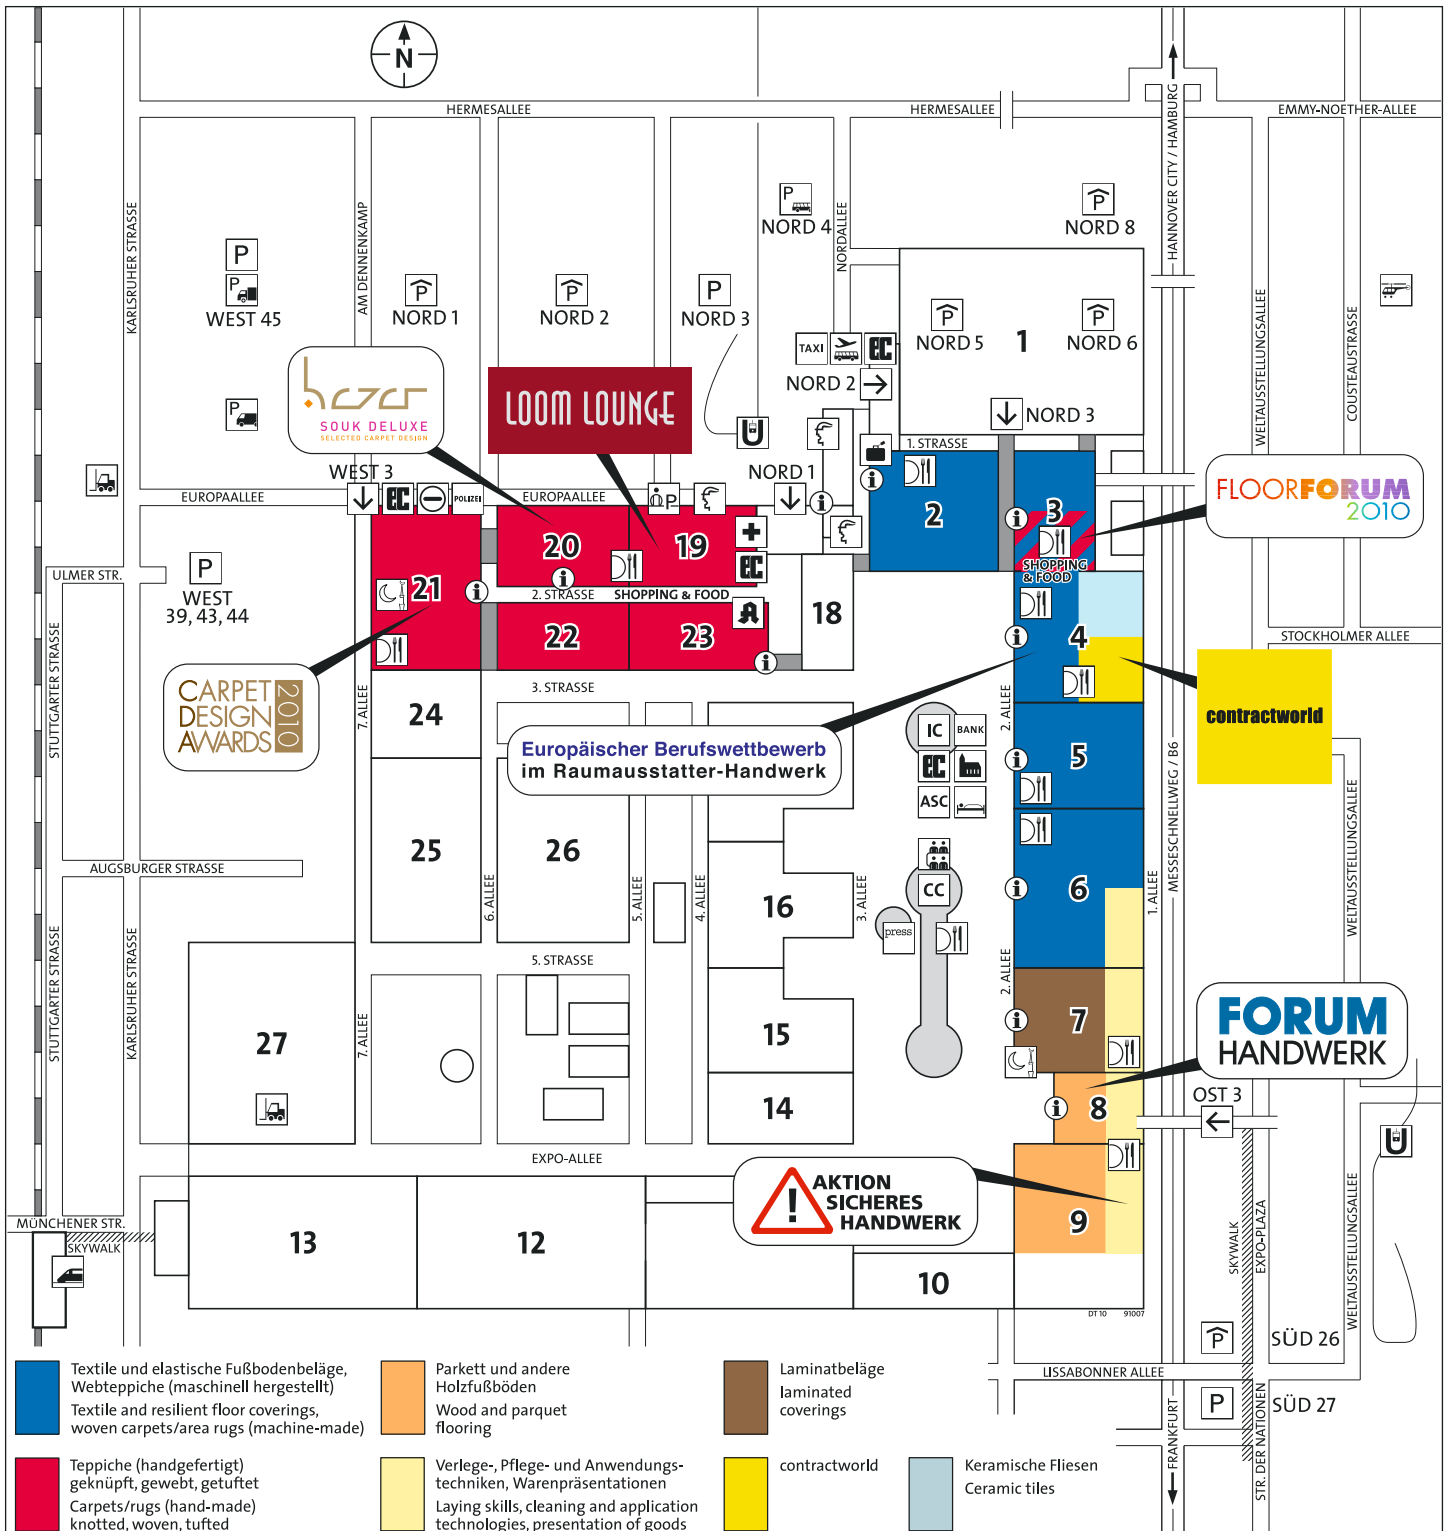

- | | | | | | |
|--|-----------------------------------|---|--|-----------------------------|--|
| Deutsche Messe AG Management | Tagungsräume Conference Rooms | Bahnhof/Railway Station Hannover Messe/Laaten | Parkplatzverwaltung Car park admin. office | Apotheke Pharmacy | EC-Geldautomat EC-Cash dispensing machines |
| Eingang Entrance | Messe Heliport | Parkplatz (PKW) Parking (Cars) | Restaurant | Zoll Customs | Logistik Zentrum/Spedition Logistic Center/Forwarding Agencies |
| Informations-Centrum Information Center | Flughafen Shuttle Airport Shuttle | Parkplatz (Bus) Parking (Bus) | Gepäck-/Baggage Pre-Check-In & Transfer | Polizei Police | Gebetsraum für Muslime Muslim Worship |
| Aussteller Service Center Exhibitor Service Center | TAXI Taxi | Parkplatz (LKW) Parking (Lorries) | Zimmervermittlung Accommodation Service | Presse-Centrum Press Center | Kirchen, ökumenisch Church, ecumenical |
| Convention Center | Stadtbahn Tram | Parkplatz (Transporter) Parking (Van) | Sanitätsstelle Medical Service | BANK Bank | Übergänge Crossings |
| | | | | | Information (Ebi) |