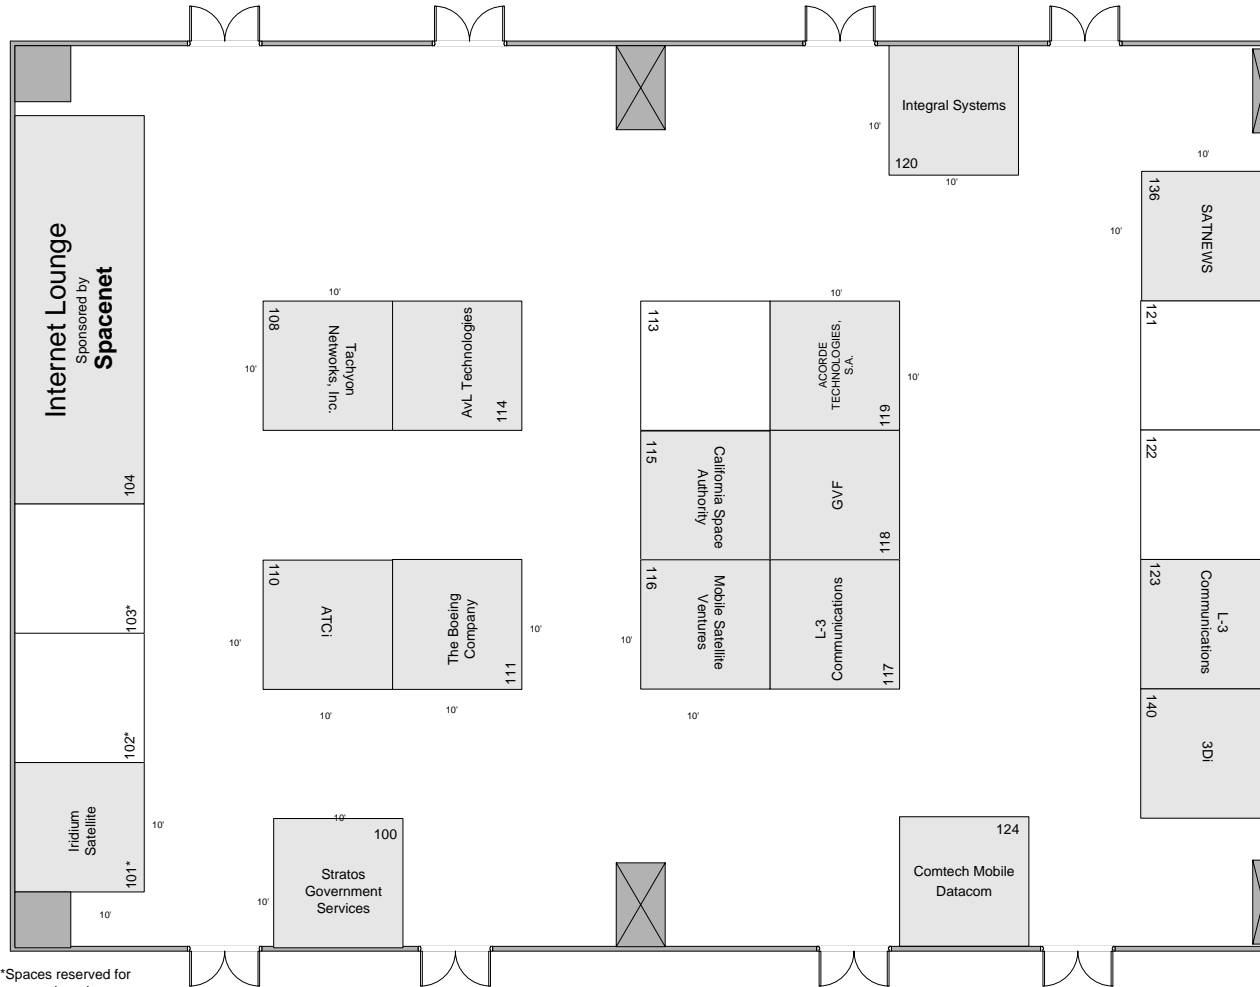

ISCe 2008

June 10 – 12, 2008
 San Diego Marriott
 San Diego, California
www.isce.com

Note: Floor plan is not drawn to scale. Layout is subject to Fire Marshal approval. Organizers reserve the right to change the layout.

Service Areas

Service Areas

*Spaces reserved for companies who are planning to do live demonstrations.