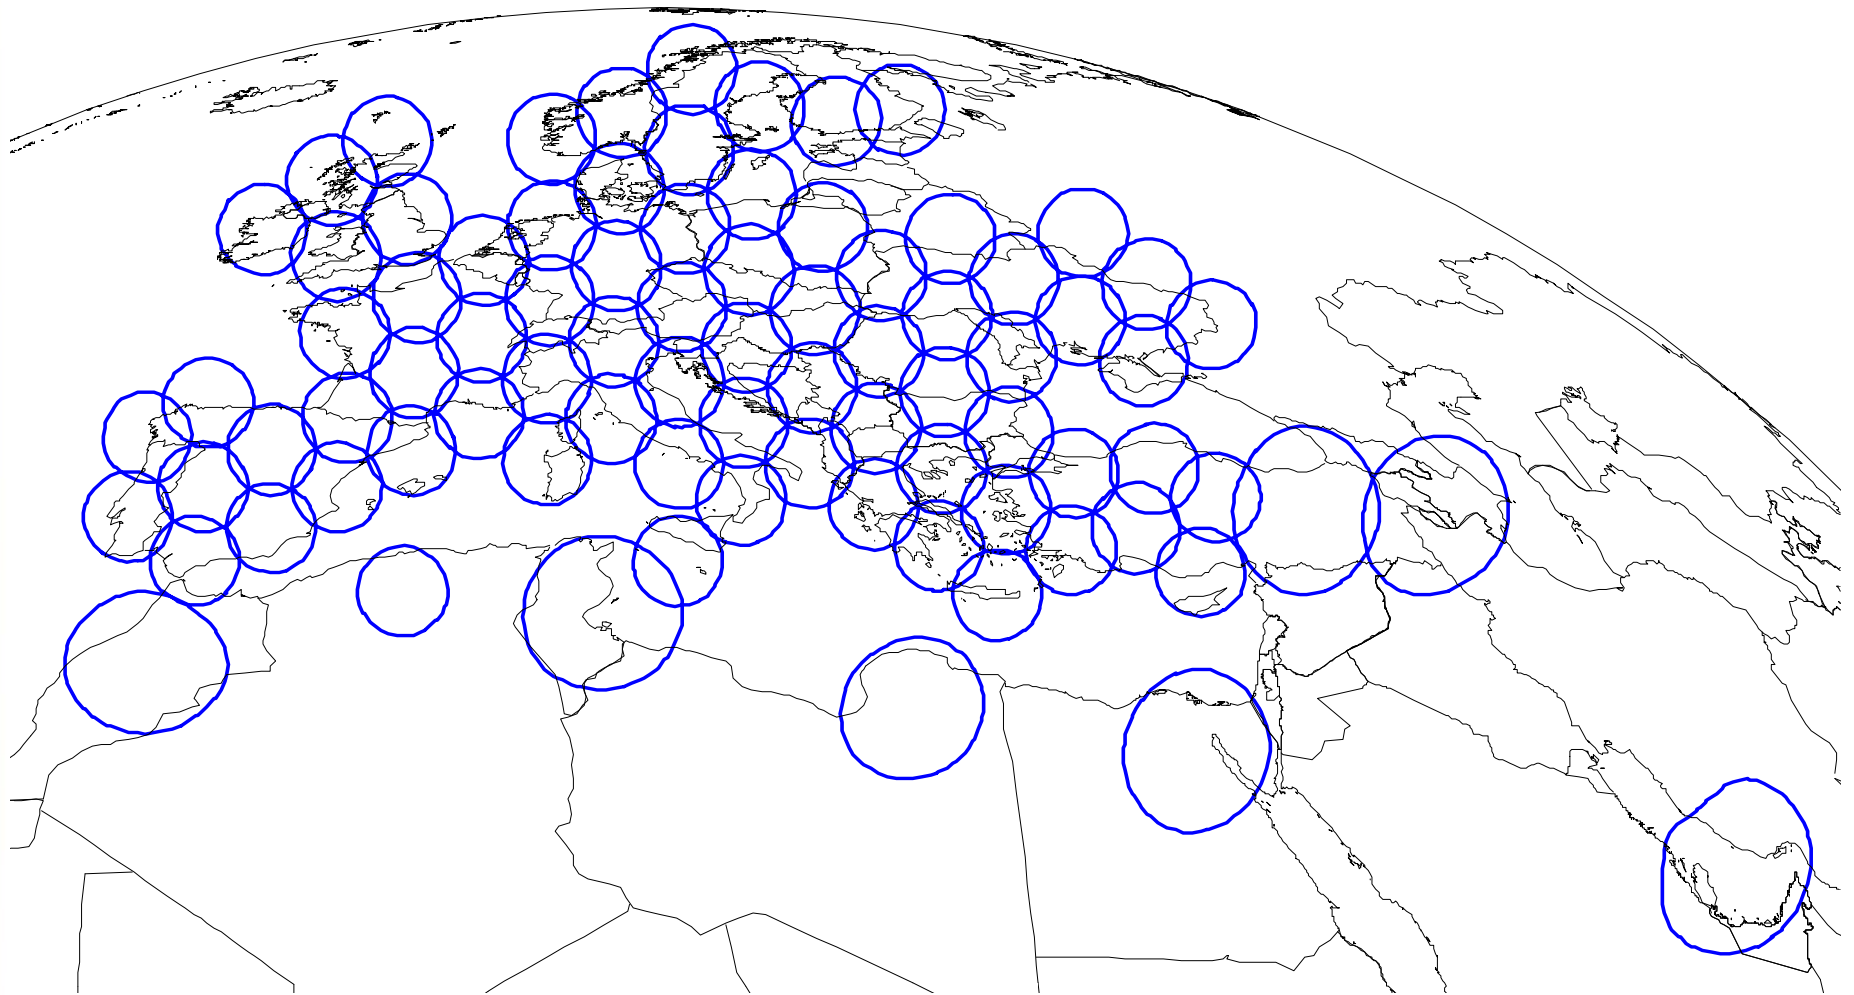

KaSat service coverage

tooway™
The new way to broadband

ViaSat

eutelsat
COMMUNICATIONS

Skylogic
a eutelsat company